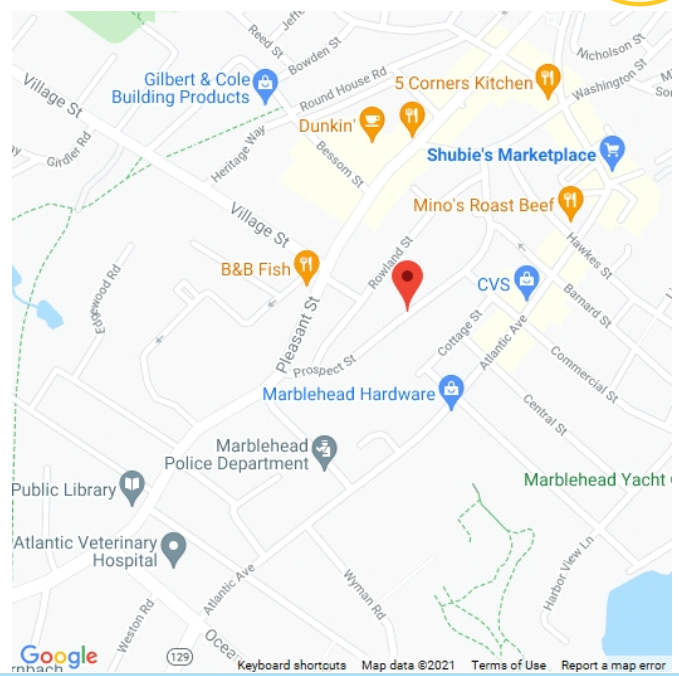

SPEED DATA ANALYSIS

Location

prospect street 2
Latitude: 42.498661
Longitude: -70.858185

Analysis Time Period

Start	End
10/20/2020 6:37 PM	10/29/2020 6:35 PM

Vehicles Analyzed

2,876

Speed Limit