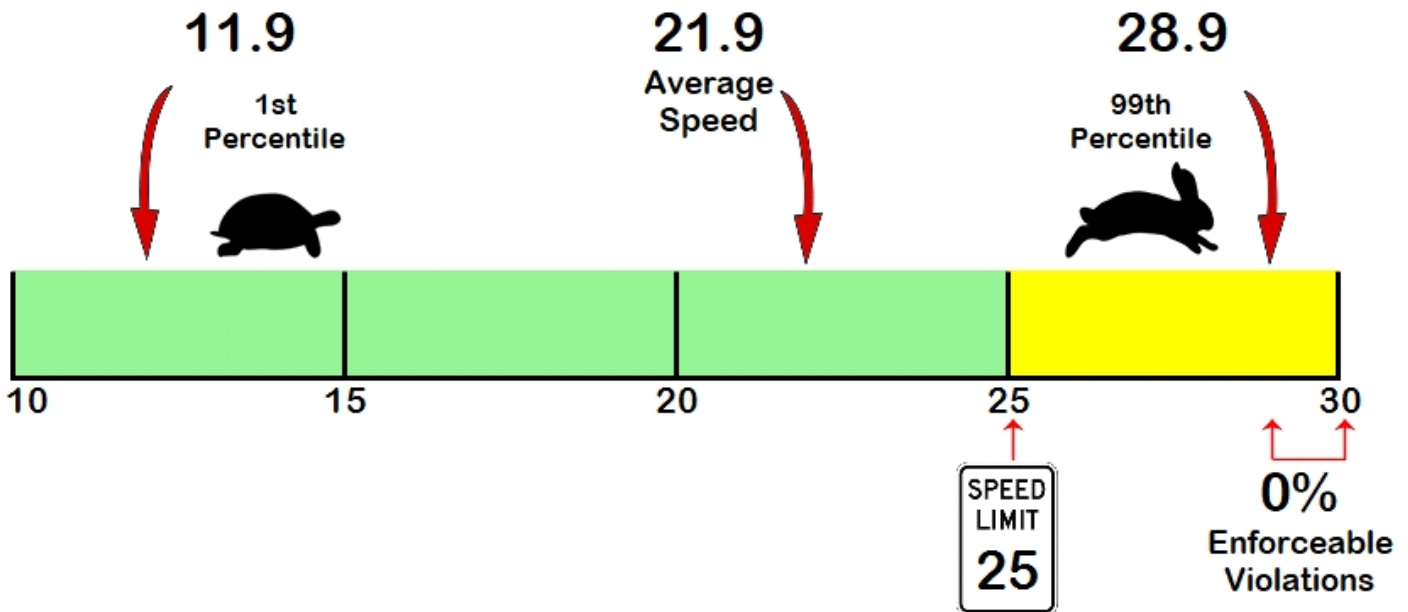

Speed Enforcement Evaluator

Location

8 Peach Highlands

Total Percentage of Enforceable Violations

Closest Cross Street

Pond Street

Posted Speed Limit 25 MPH
Enforcement Tolerance 5 MPH
Enforcement Limit Greater than 30 MPH

Analysis Dates

Start: 12/19/2021
End: 12/24/2021

Equipment Used

Percent Speeding: 0%
Rating: Low