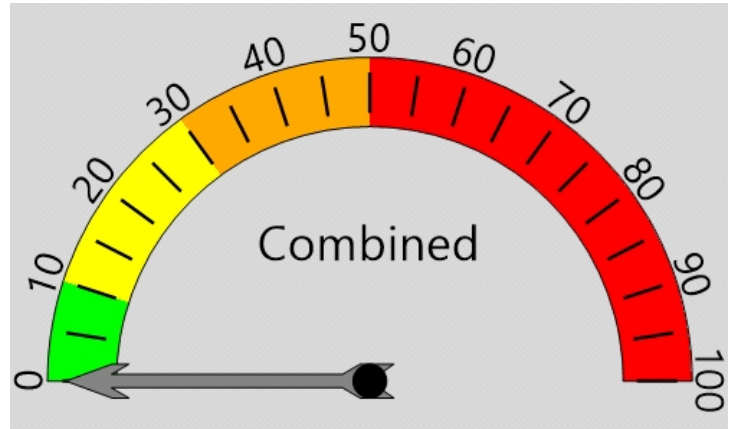

Speed Enforcement Evaluator

Location

8 Peach Highlands

Total Percentage of Enforceable Violations

Closest Cross Street

Pond Street

Posted Speed Limit 25 MPH
Enforcement Tolerance 5 MPH
Enforcement Limit Greater than 30 MPH

Analysis Dates

Start: 12/19/2021
End: 12/24/2021

Equipment Used

Percent Speeding: 0%
Rating: Low