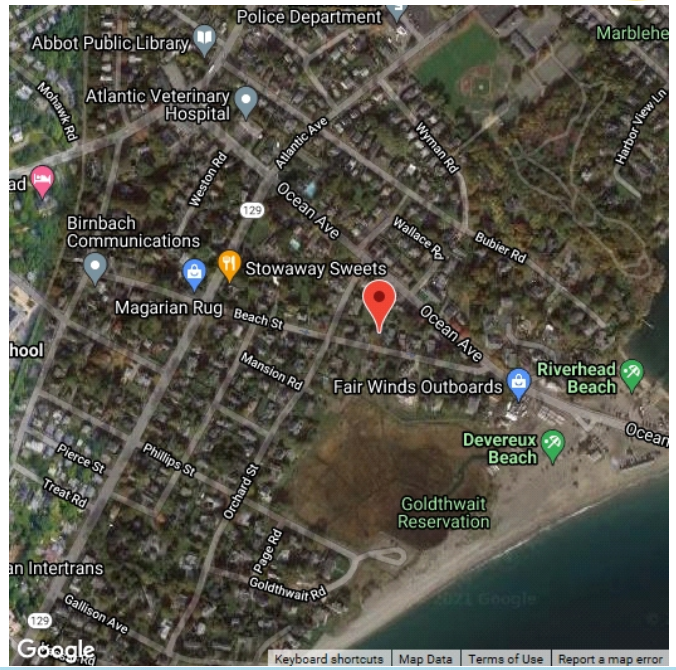

SPEED DATA ANALYSIS

Location

54 Beach Street
Atlantic Ave
Latitude: 42.492794
Longitude: -70.859909

Analysis Time Period

Start	End
12/3/2021 7:12 AM	12/9/2021 7:15 AM

Vehicles Analyzed

6,019

Speed Limit

30

Total Enforceable Violations

793

Average Speed

26

% Enforceable Violations

13%

Fastest Speed