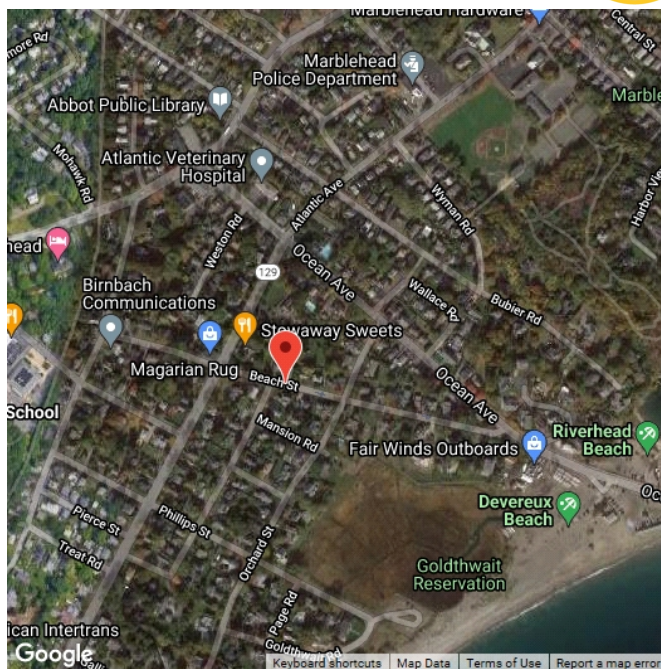

## Location

40 Beach St.  
Latitude: 42.492931  
Longitude: -70.861771