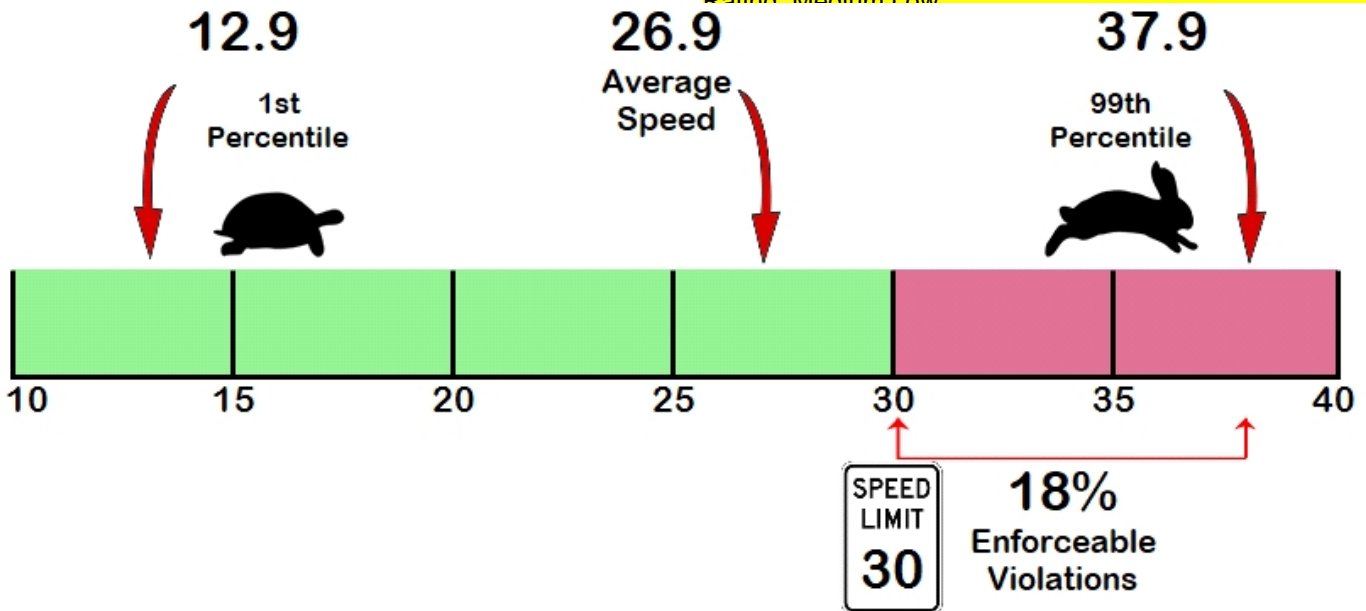

Speed Enforcement Evaluator

Location

40 Beach St.

Total Percentage of Enforceable Violations

Analysis Dates

Start: 11/24/2021

End: 12/3/2021

Posted Speed Limit 30 MPH
Enforcement Tolerance 0 MPH
Enforcement Limit Greater than 30 MPH

Equipment Used

Percent Speeding: 18%
Rating: Medium Low

Vehicle Totals - Combined

<= 15	<= 20	<= 25	<= 30	<= 35	<= 40	<= 45	<= 50	<= 55	<= 60	<= 65	<= 70	> 70
126	383	1891	3686	1793	250	25	11	3	1	1	1	0
85th Percentile: 30.9												