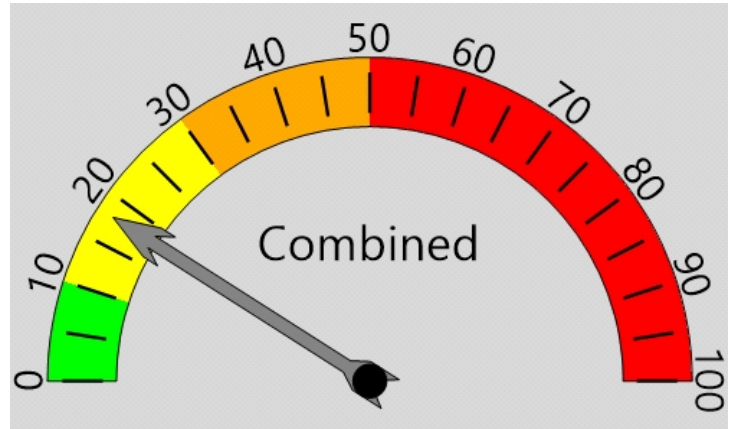

Speed Enforcement Evaluator

Location

40 Beach St.

Total Percentage of Enforceable Violations

Analysis Dates

Start: 11/24/2021

End: 12/3/2021

Posted Speed Limit 30 MPH
Enforcement Tolerance 0 MPH
Enforcement Limit Greater than 30 MPH

Equipment Used

Percent Speeding: 18%
Rating: Medium Low

Vehicle Totals - Combined

<= 15	<= 20	<= 25	<= 30	<= 35	<= 40	<= 45	<= 50	<= 55	<= 60	<= 65	<= 70	> 70
126	383	1891	3686	1793	250	25	11	3	1	1	1	0
85th Percentile: 30.9												