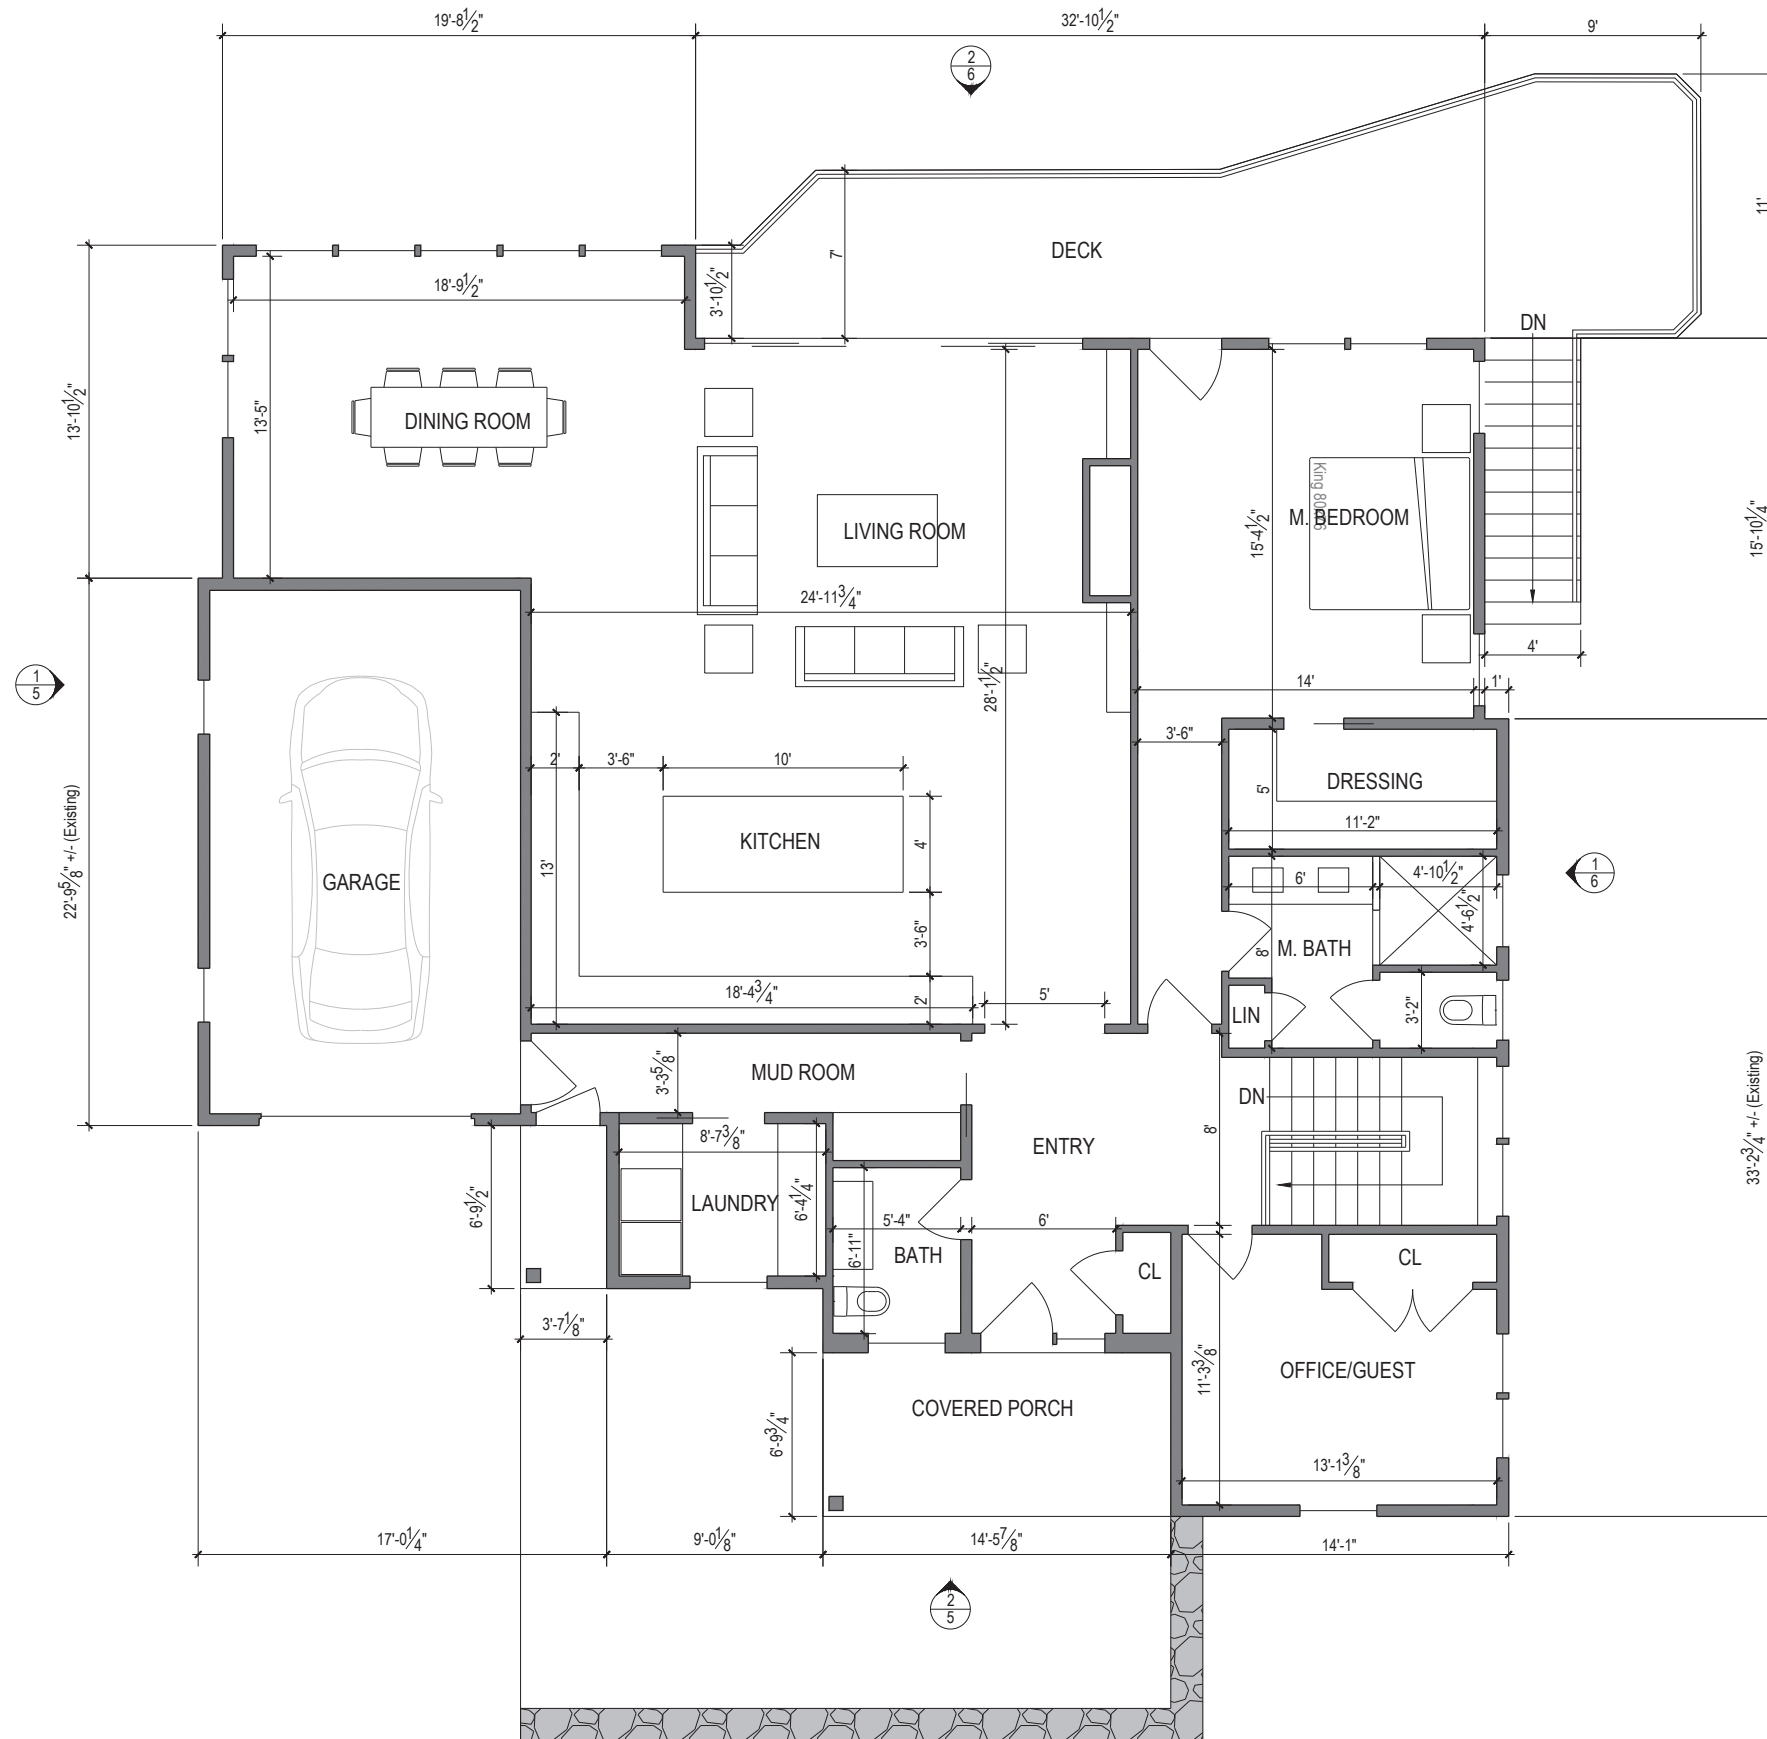

T U C K E R
Architecture & Landscape

59 Atlantic Avenue, Marblehead, MA
www.TuckerArch.com
(781) 631-3546

Tucker Architecture and Landscape LLC