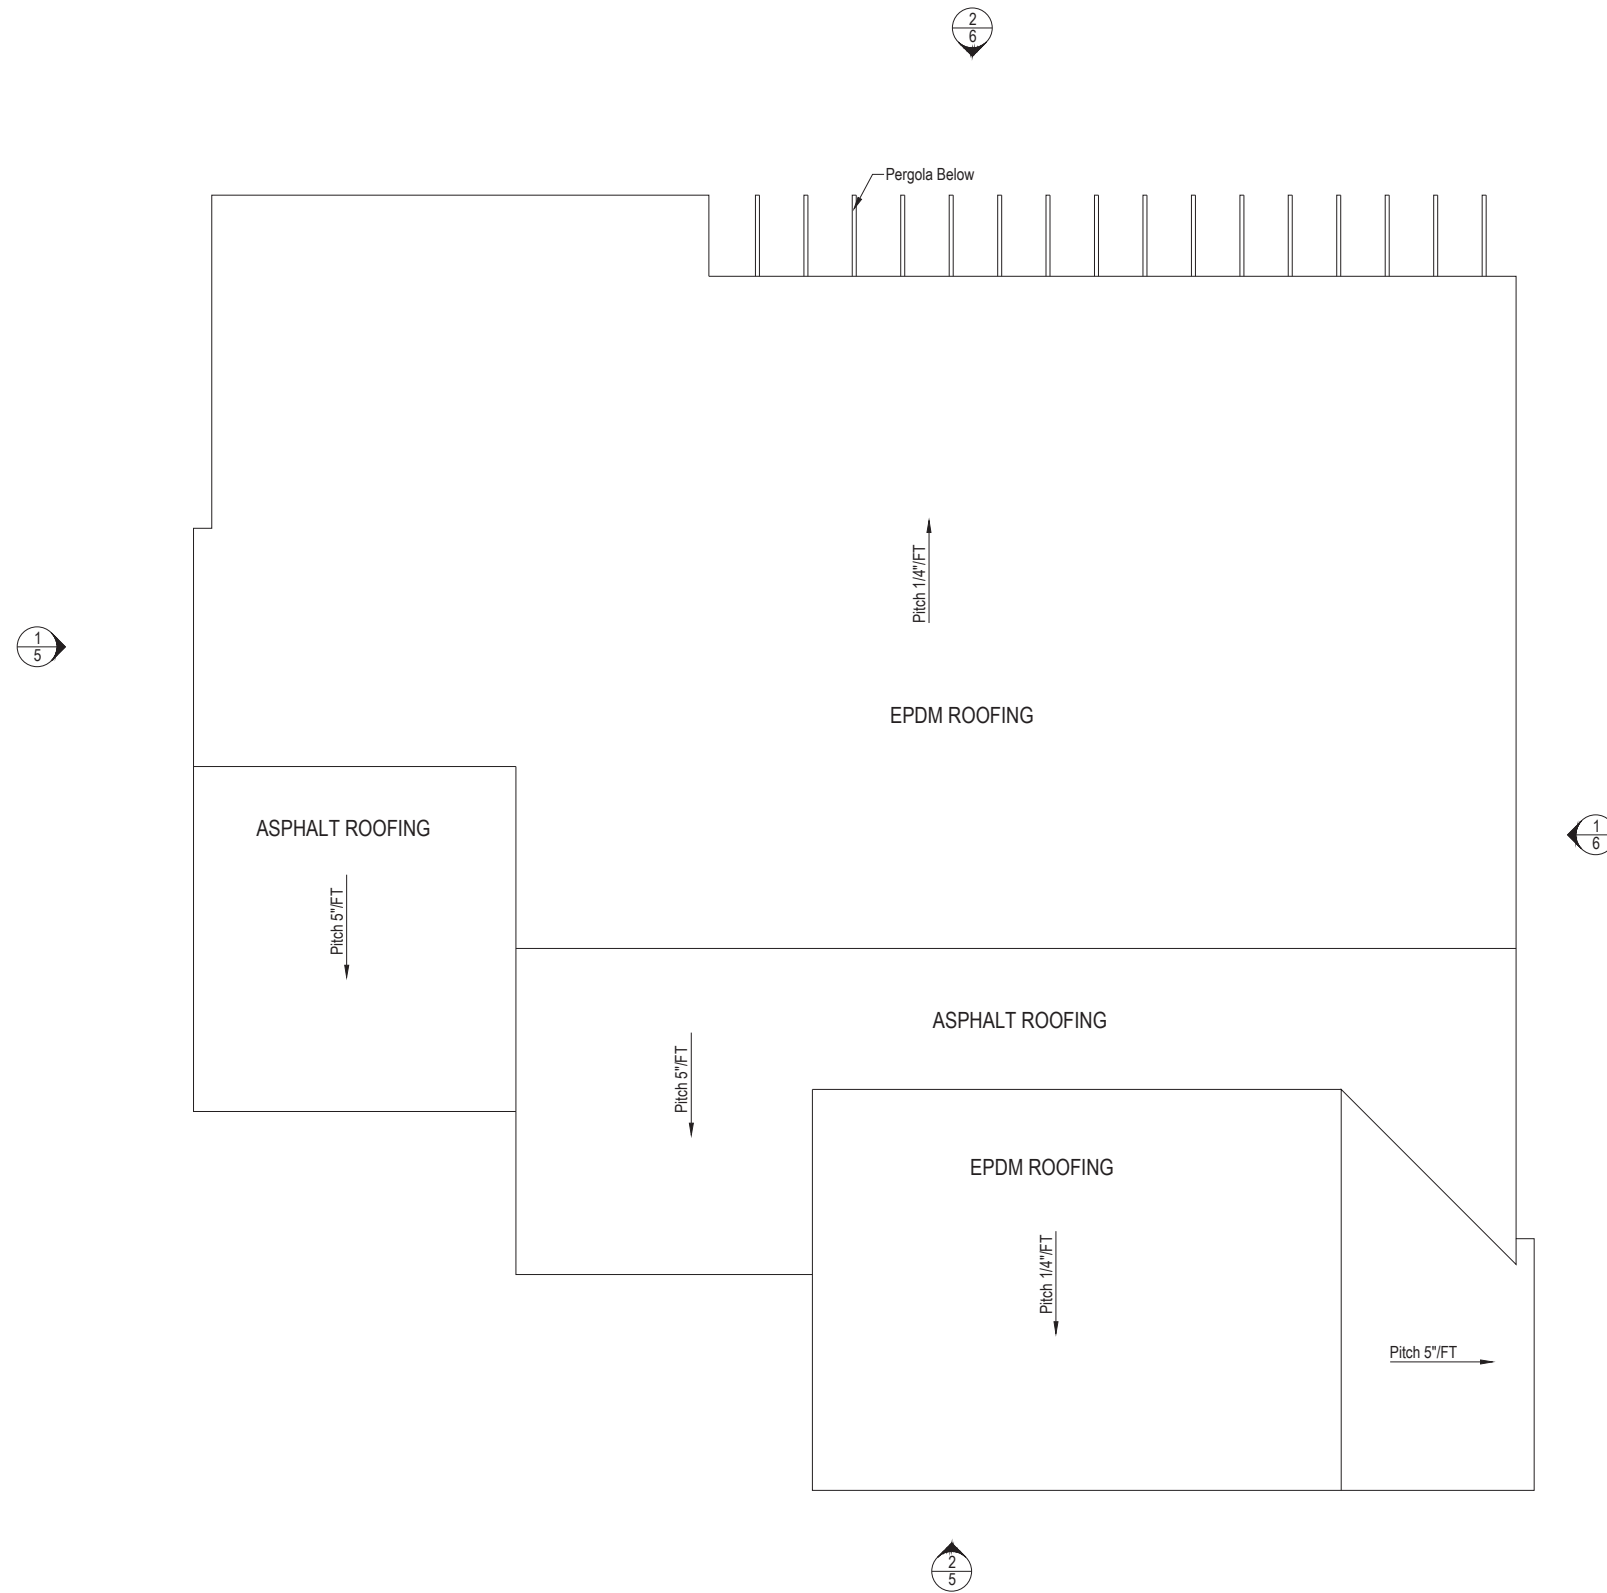

FOR APPROVALS

26 Pequot Road Residence
Marblehead, MA

Existing Roof Plan

NOTE: ORIGINAL DRAWING SET TO 24X36 FULL SCALE

PAGE NO.

x4

T U C K E R
Architecture & Landscape

59 Atlantic Avenue, Marblehead, MA
www.TuckerArch.com
(781) 631-3546

Tucker Architecture and Landscape LLC

REVISION DATE:
2021 04 05 ZBA SET

FOR APPROVALS

26 Pequot Road Residence
Marblehead, MA

Roof Plan

NOTE: ORIGINAL DRAWING SET TO 24X36 FULL SCALE

PAGE NO.

4