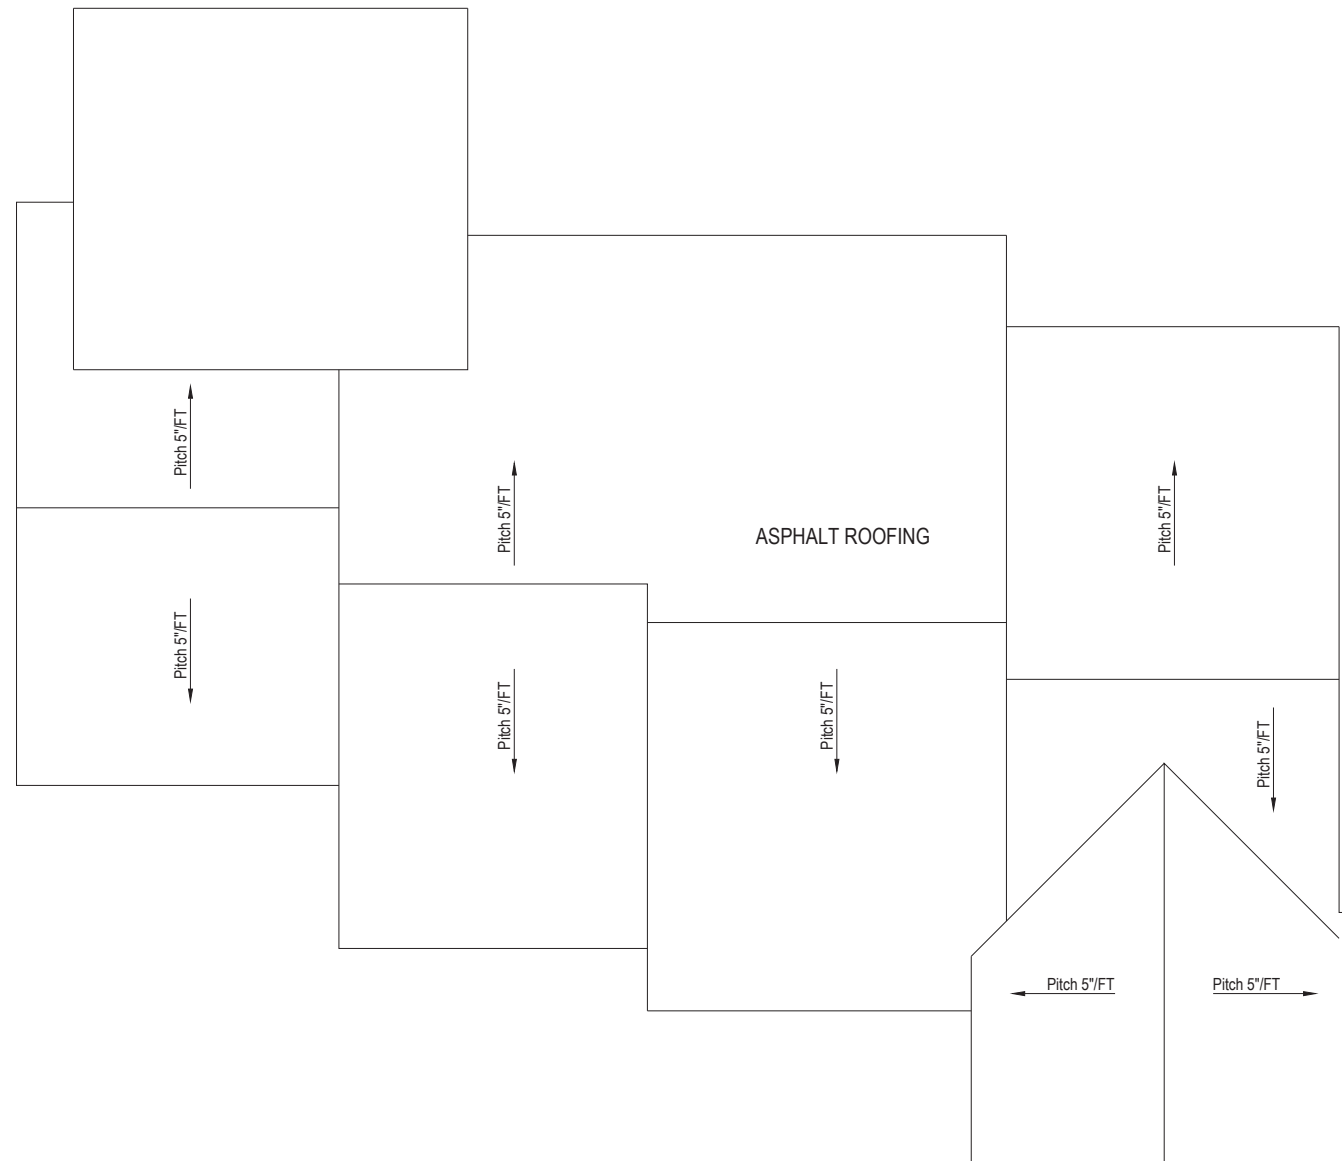

Tucker Architecture and Landscape LLC

T U C K E R
Architecture & Landscape

59 Atlantic Avenue, Marblehead, MA
www.TuckerArch.com
(781) 631-3546

Tucker Architecture and Landscape LLC

REVISION DATE:
2021 04 05 ZBA SET

FOR APPROVALS

26 Pequot Road Residence
Marblehead, MA

Existing Roof Plan

NOTE: ORIGINAL DRAWING SET TO 24X36 FULL SCALE

PAGE NO.

x4

T U C K E R
Architecture & Landscape

59 Atlantic Avenue, Marblehead, MA
www.TuckerArch.com
(781) 631-3546

Tucker Architecture and Landscape LLC

REVISION DATE:
2021 04 05 ZBA SET

FOR APPROVALS

26 Pequot Road Residence
Marblehead, MA

Roof Plan

NOTE: ORIGINAL DRAWING SET TO 24X36 FULL SCALE

PAGE NO.

4