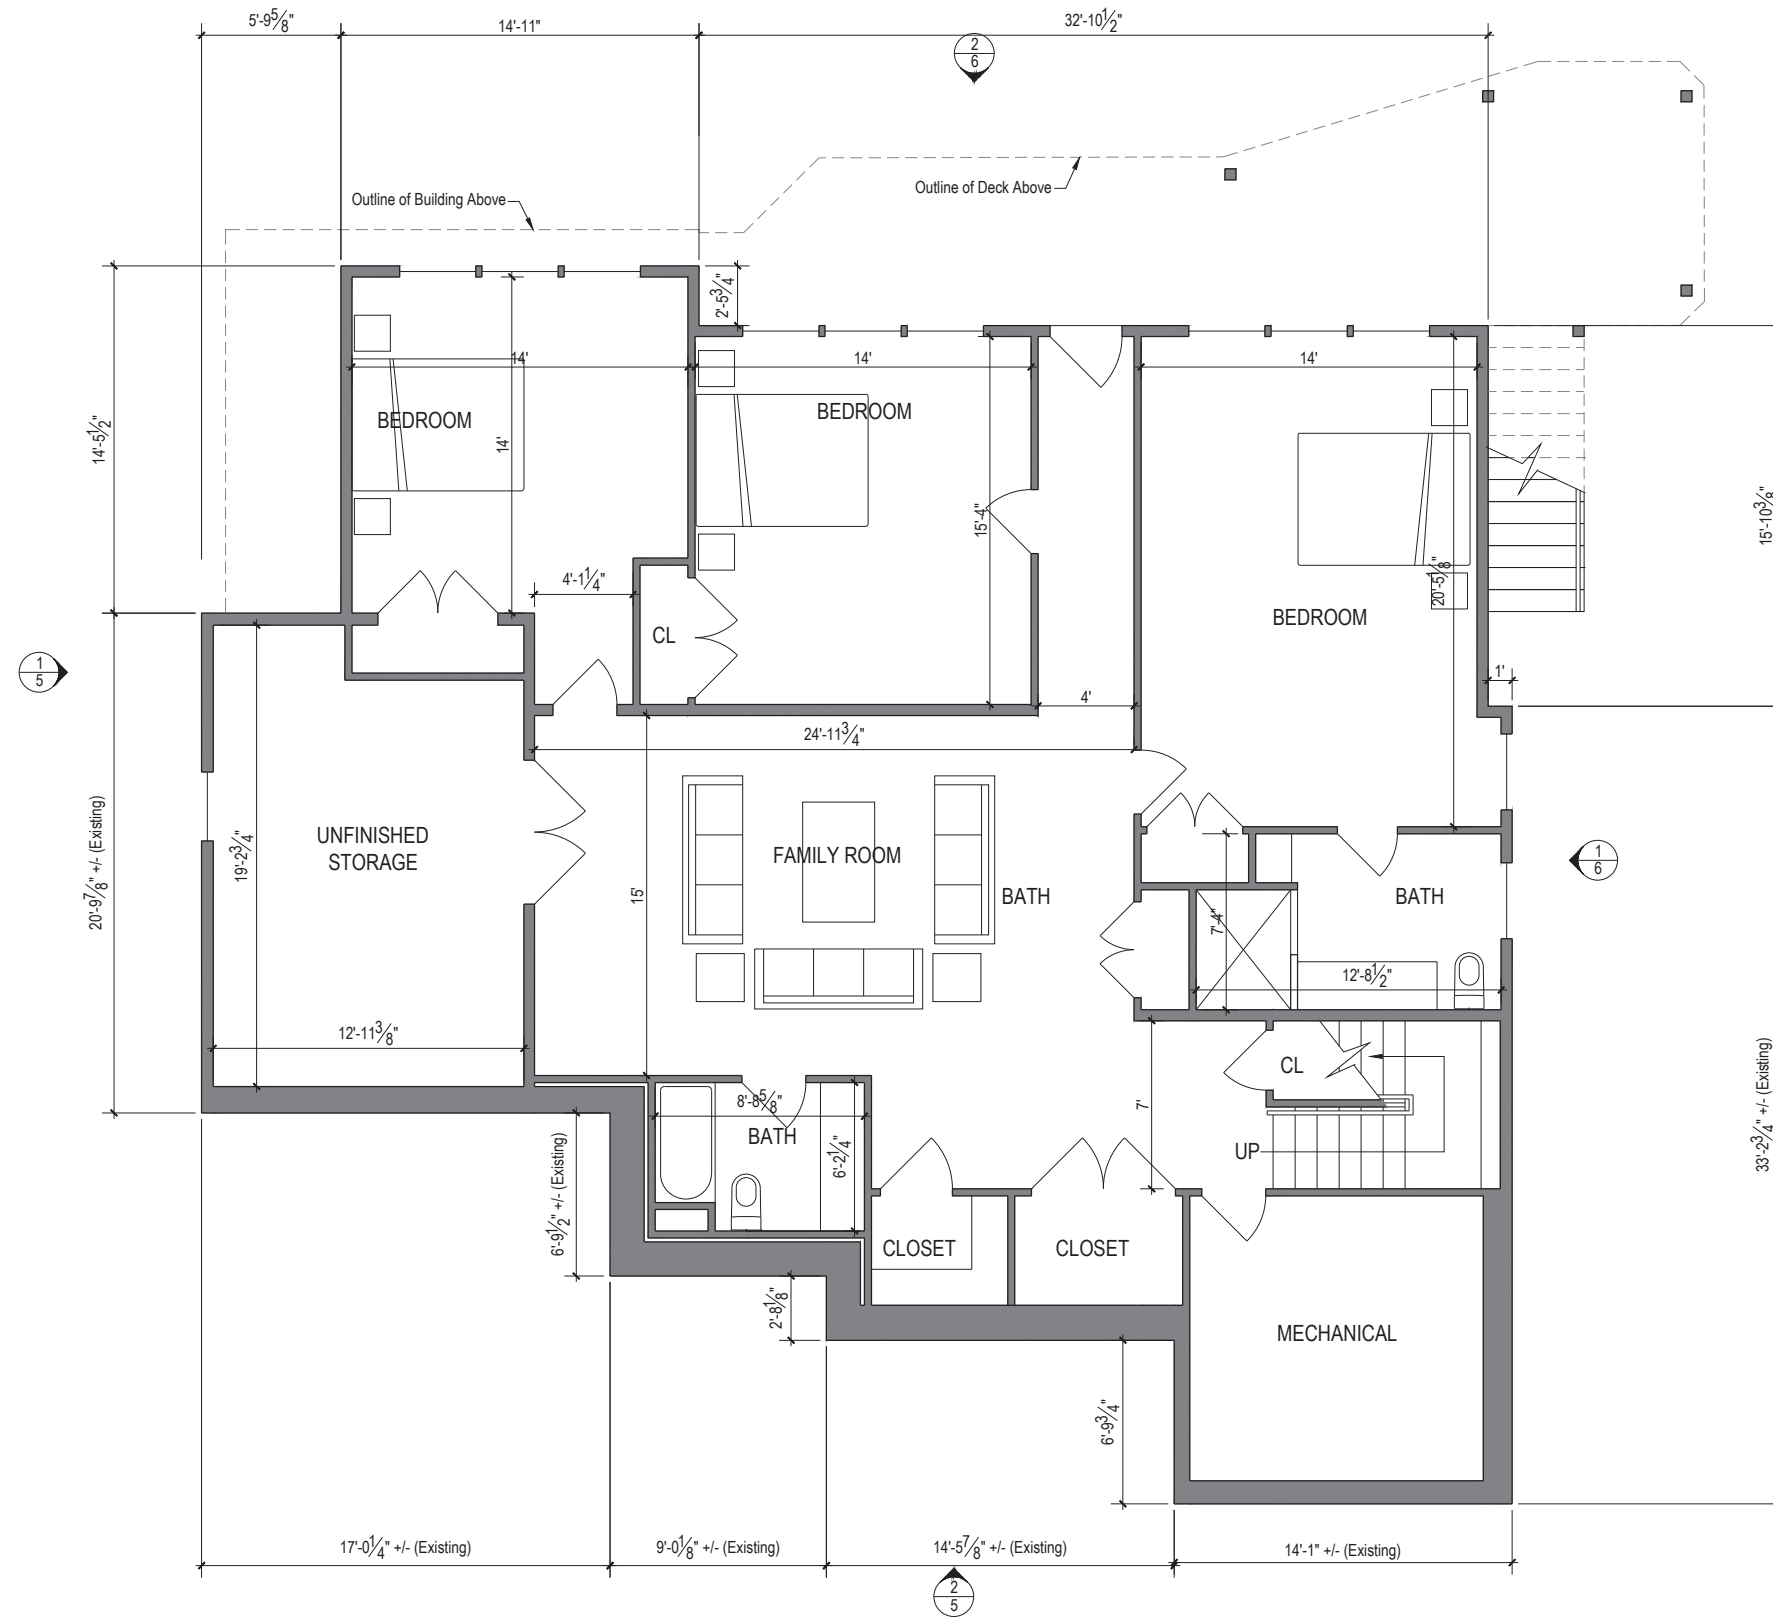

Existing Basement Floor Plan

NOTE: ORIGINAL DRAWING SET TO 24X36 FULL SCALE

PAGE NO.

x2

T U C K E R
Architecture & Landscape

59 Atlantic Avenue, Marblehead, MA
www.TuckerArch.com
(781) 631-3546

Tucker Architecture and Landscape LLC

REVISION DATE:
2021 04 05 ZBA SET

FOR APPROVALS

26 Pequot Road Residence
Marblehead, MA

Basement Floor Plan

NOTE: ORIGINAL DRAWING SET TO 24X36 FULL SCALE

PAGE NO.

2

T U C K E R
Architecture & Landscape