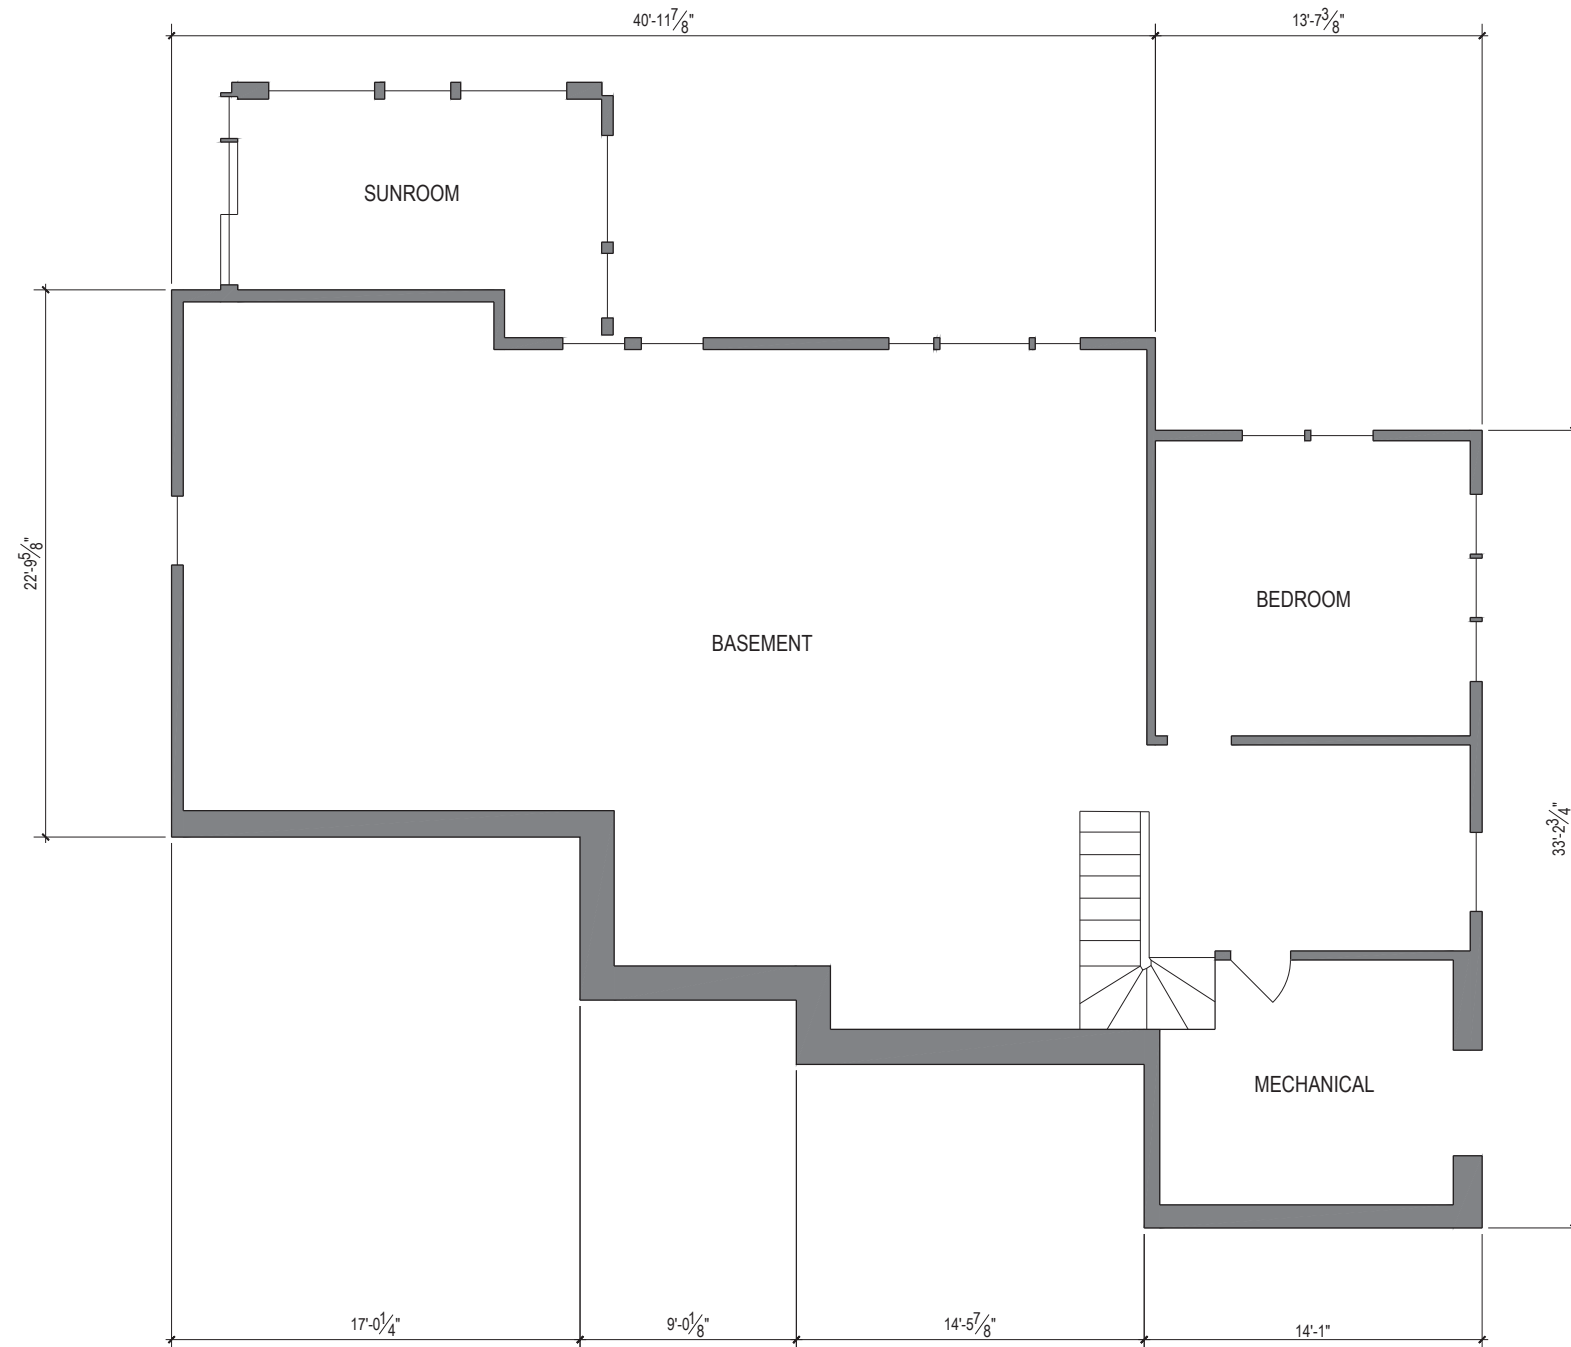

T U C K E R
Architecture & Landscape

59 Atlantic Avenue, Marblehead, MA
www.TuckerArch.com
(781) 631-3546

Tucker Architecture and Landscape LLC

REVISION DATE:
2021 04 05 ZBA SET

FOR APPROVALS

26 Pequot Road Residence
Marblehead, MA

Existing Basement Floor Plan

NOTE: ORIGINAL DRAWING SET TO 24X36 FULL SCALE

PAGE NO.

x2